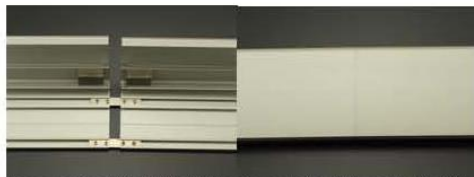

Banner stretching frame

Take loose banners and make them drum-tight. Any size made fast.

Clamps grip edges of banner, won't tear or pull off. Clamps pull banner tight. Stretches out the worst wrinkles and creases. Your graphic will look like it was ironed! Frame edges flip down to cover clamps and mounting holes. Banner is nice and perfectly tight!

Large frames are sent in 60" to 80" sections and quickly connect with included and pre-installed joiner steps. Once closed, the seams are practically invisible. Frames sent by UPS for easy assembly on site. Frame is 4" wide, 1.25" thick.

FEATURES of the Banner stretching frame:

1. Easily hang loose banner in frame before tightening, no struggling with precision alignment or sticky tapes.
2. Easily add clamps anywhere in rail, at any time-to get a perfectly stretched banner; Clamps are individually adjustable to get the perfect stretch -no sags. A truly innovative frame. Patents Pending.
3. Inside or outside use, will not rust, drip or corrode - made of high-grade aluminum alloy and stainless steel;
4. Display ANY type of banner: raw edge, or existing banners with grommets, pole sockets or hemmed edges -any thickness banner;
5. Will also hold rigid, but flexible substrates like solid plastic sheets or sheet metal signs up to 1/16". Will eliminate "waviness" and make signs perfectly "flat."
6. Shipped in 60"to 80" sections (for larger frames) by UPS ground -for fast assembly on-site.
7. No minimums: 1 or 1,000. Any size up to 100 feet !

Made in USA -highest quality at the lowest costs.

Banner Grip frame dimensions

Above: Typical, loose and wrinkled small banner mount.

Above: Banner stretching frame tightens banner. Hides ugly banner edges and mounting hardware. Beautiful !