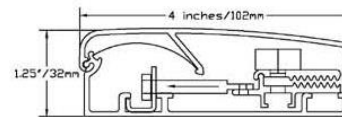

Large frames are sent in 60" to 80" sections and quickly connect with included and pre-installed joiner steps. Once closed, the seams are practically invisible. Frames sent by UPS for easy assembly on site. Frame is 4" wide, 1.25" thick.

Size of banner stretch frame above: 7.5 ft x 34 ft, Inches= 90" x 408"

Size of frame above: 10 ft x 16 ft, Inches= 120" x 192"

Installation of large banner stretch frames.
Size: 23 ft x 11 ft

Simple, super-strong alloy clamps do all the work to stretch and hold.

FEATURES of the Banner stretching frame:

1. Easily hang loose banner in frame before tightening, no struggling with precision alignment or sticky tapes.
2. Easily add clamps anywhere in rail, at any time-to get a perfectly stretched banner; Clamps are individually adjustable to get the perfect stretch -no sags. A truly innovative frame. Patents Pending.
3. Inside or outside use, will not rust, drip or corrode - made of high-grade aluminum alloy and stainless steel;
4. Display ANY type of banner: raw edge, or existing banners with grommets, pole sockets or hemmed edges -any thickness banner;
5. Will also hold rigid, but flexible substrates like solid plastic sheets or sheet metal signs up to 1/16". Will eliminate "waviness" and make signs perfectly "flat."
6. Shipped in 60"to 80" sections (for larger frames) by UPS ground -for fast assembly on-site.
7. No minimums: 1 or 1,000. Any size up to 100 feet !

Made in USA -highest quality at the lowest costs.

Banner Grip frame dimensions

Above: Typical, loose and wrinkled small banner mount.

Above: Banner stretching frame tightens banner. Hides ugly banner edges and mounting hardware. Beautiful !